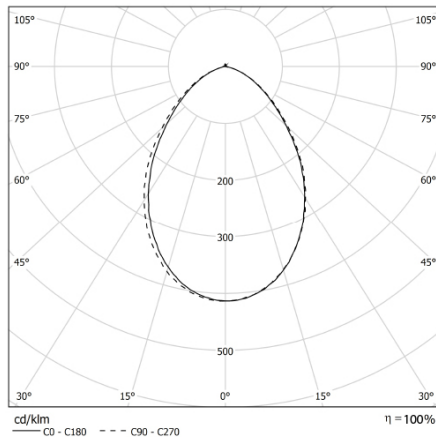

## BOX LED SMALL

Circular cut-out. IP54 protection from the bottom

CODE		FLUX	SIZE	CERTIFICATIONS
44MP14K3S54	14W 3000K	1246lm	135mm	  

### Optics

Internal polycarbonate reflector and opal microprism polycarbonate diffuser. CUT OFF > 20°.