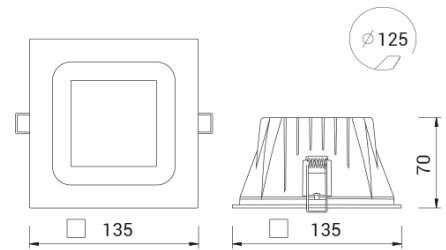

## BOX LED SMALL

Circular cut-out. IP54 protection from the bottom

CODE		FLUX	SIZE	CERTIFICATIONS
44MP14K3S54	14W 3000K	1246lm	135mm	  

### Optics

Internal polycarbonate reflector and opal microprism polycarbonate diffuser. CUT OFF > 20°.